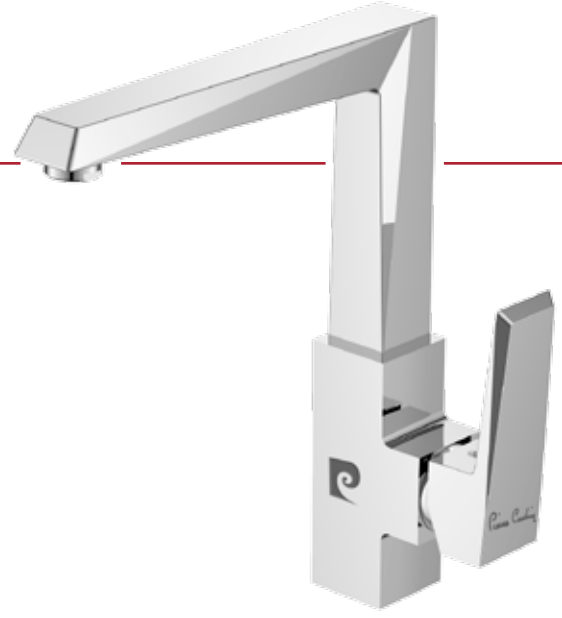

BERLIN

SERIES

EVİYE BATARYASI

KITCHEN MIXER

KOD / CODE

EVİYE BATARYASI / KITCHEN MIXER

BE.300.CR.003

ÖZELLİKLER / FEATURES

PIRİNÇ ÜZERİ KROM KAPLAMA
BRASS CHROME PLATING

TEK KUMANDA KOLLU EVİYE BATARYASI
SINGLE HANDLE KITCHEN MIXER

PIRİNÇ GÖVDE
BRASS BODY

SERAMİK KARTUŞ
CERAMIC CARTRIDGE